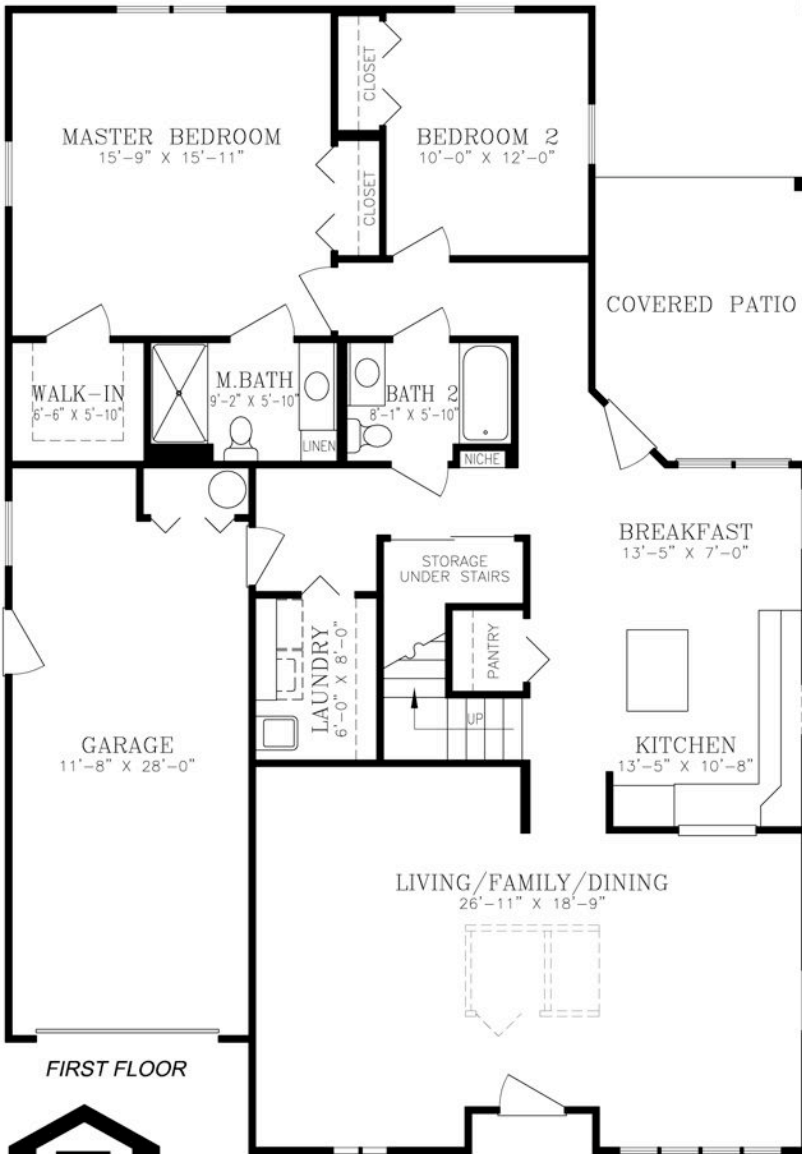

# the Highland

1,967 sq. ft.  
459 sq. ft. STORAGE

- Two Bedroom, Two Bath Home with Family Room and Second Floor
- 9' Ceiling
- Large Family Room with optional Ventless Fireplace
- Eat-In Kitchen plus Separate Dining Area
- Master Bedroom with Walk-in Closet
- Finished Loft looking over Family Room
- Covered Patio
- Large Garage
- Optional Finished Bonus Room and Storage
- Optional Full Bath Upstairs