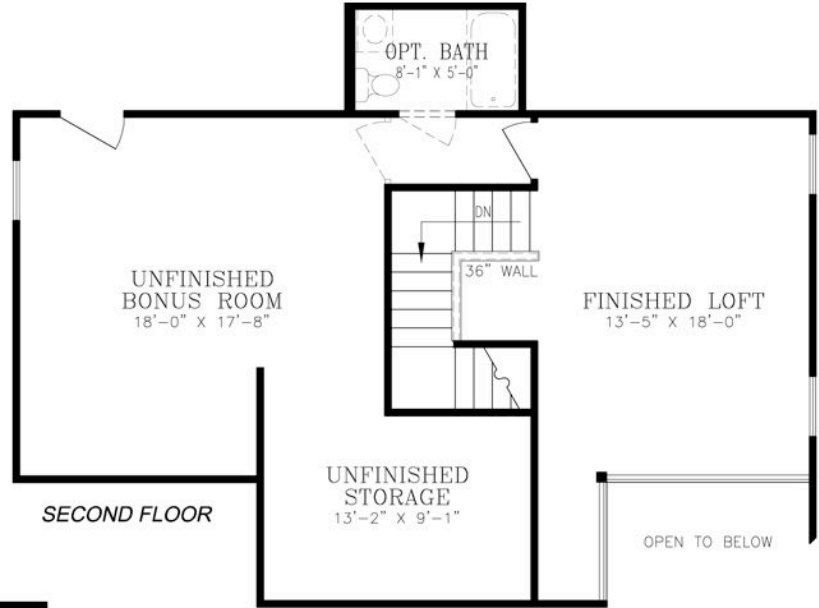

# the Highland

1,967 sq. ft.  
459 sq. ft. STORAGE

- Two Bedroom, Two Bath Home with Family Room and Second Floor
- 9' Ceiling
- Large Family Room with optional Ventless Fireplace
- Eat-In Kitchen plus Separate Dining Area
- Master Bedroom with Walk-in Closet
- Finished Loft looking over Family Room
- Covered Patio
- Large Garage
- Optional Finished Bonus Room and Storage
- Optional Full Bath Upstairs