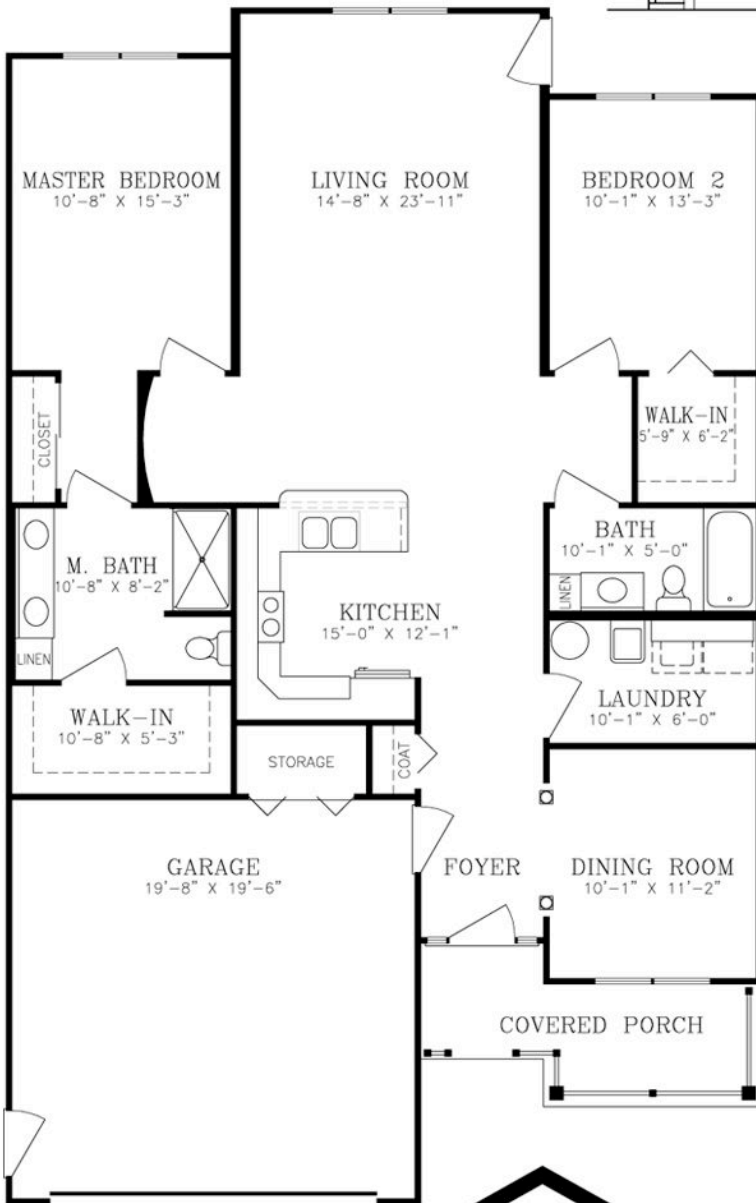

the Jefferson

1,511 sq. ft.

- Two Bedroom, Two Bath plus Den or Third Bedroom
- 9' Ceiling
- Living Room has Vaulted Ceilings from 11' Walls
- Oversized Garage
- Walk-in Closets in Both Bedrooms

REAR ELEVATION