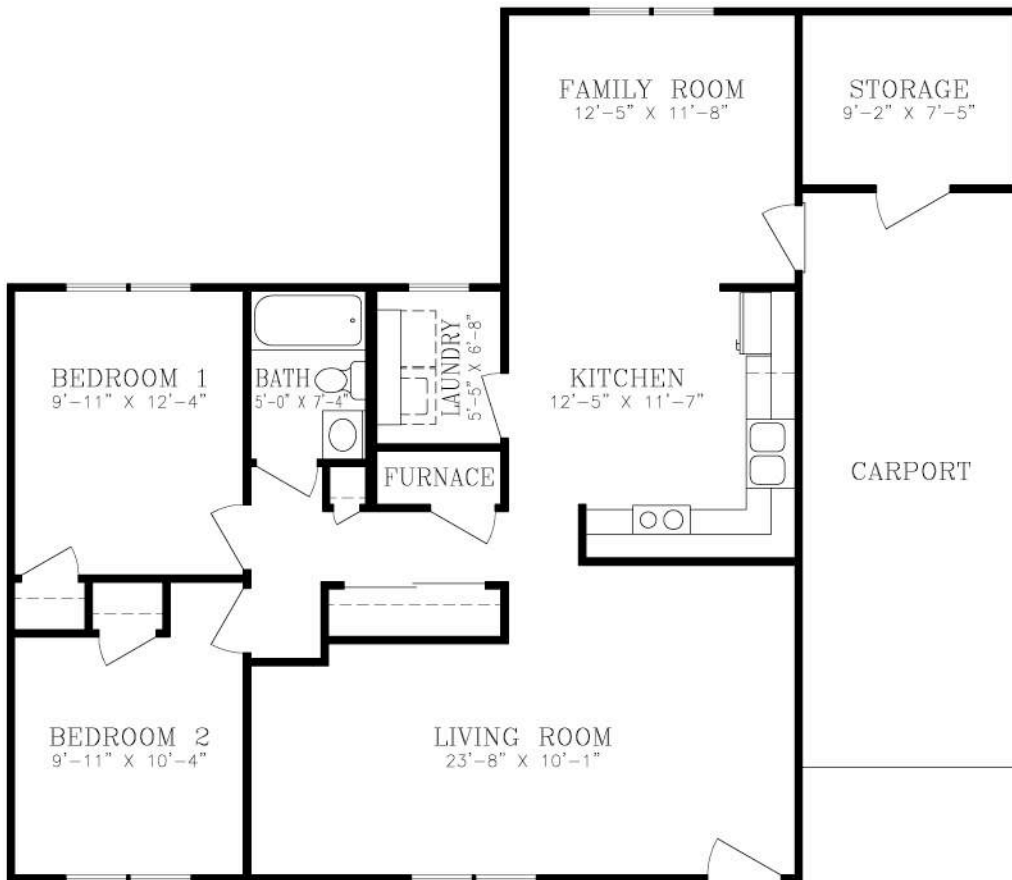

# *the Scioto*

1,053 sq. ft.

*Bristol Village*  
Come Home to the Village™  
Retirement Community • Waverly, Ohio