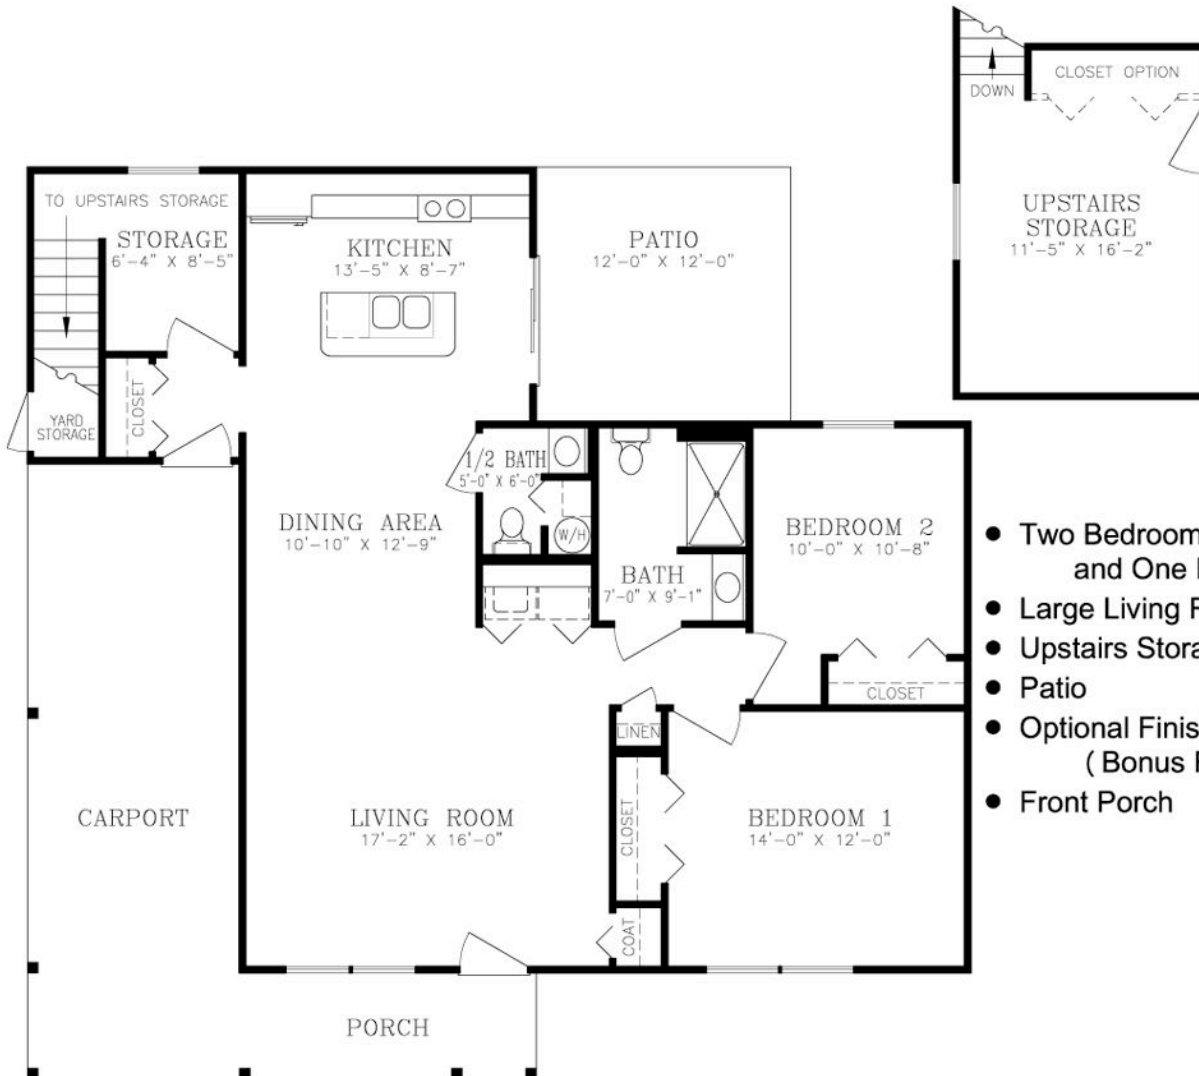

the Scioto Deluxe

1,387 sq. ft.

- Two Bedroom, One Full and One Half Bath
- Large Living Room
- Upstairs Storage
- Patio
- Optional Finished Upstairs (Bonus Room)
- Front Porch

Bristol Village
Come Home to the Village™