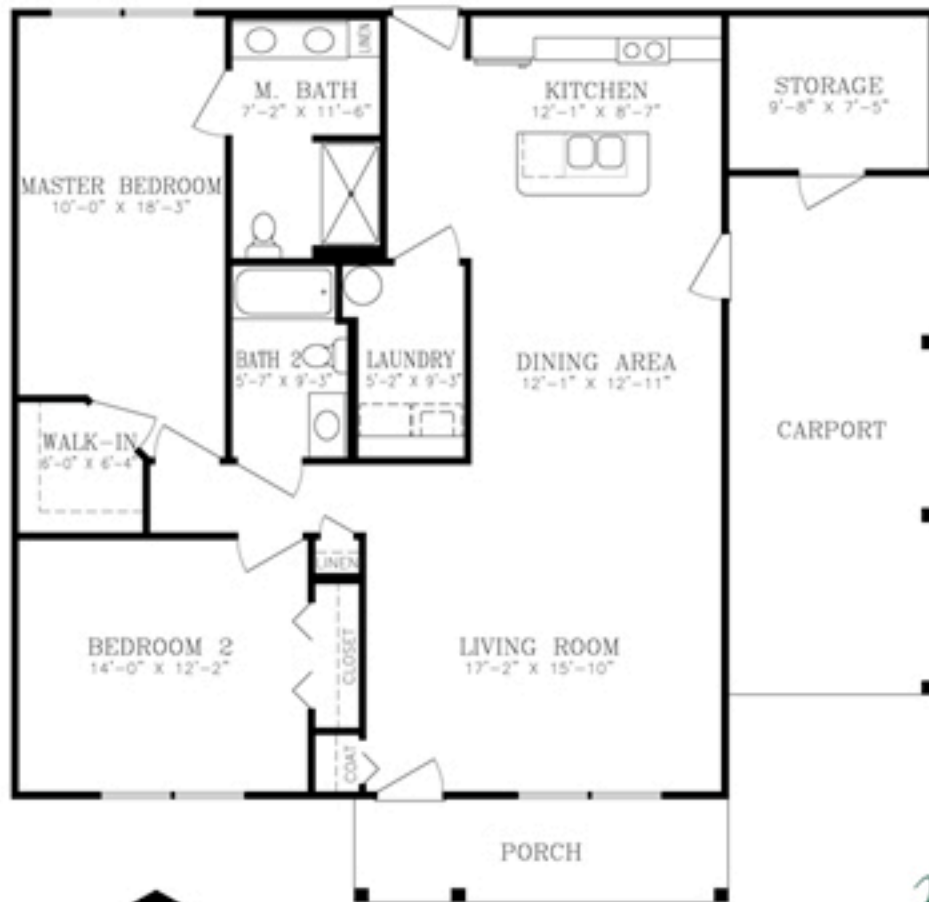

# the Waverly

1,391 sq. ft.

- Two Bedroom, Two Bath Home with Open Living and Dining Areas
- Expansive Master Bedroom with Walk-in Closet
- Carport
- Storage off Carport

*Bristol Village*  
Come Home to the Village™