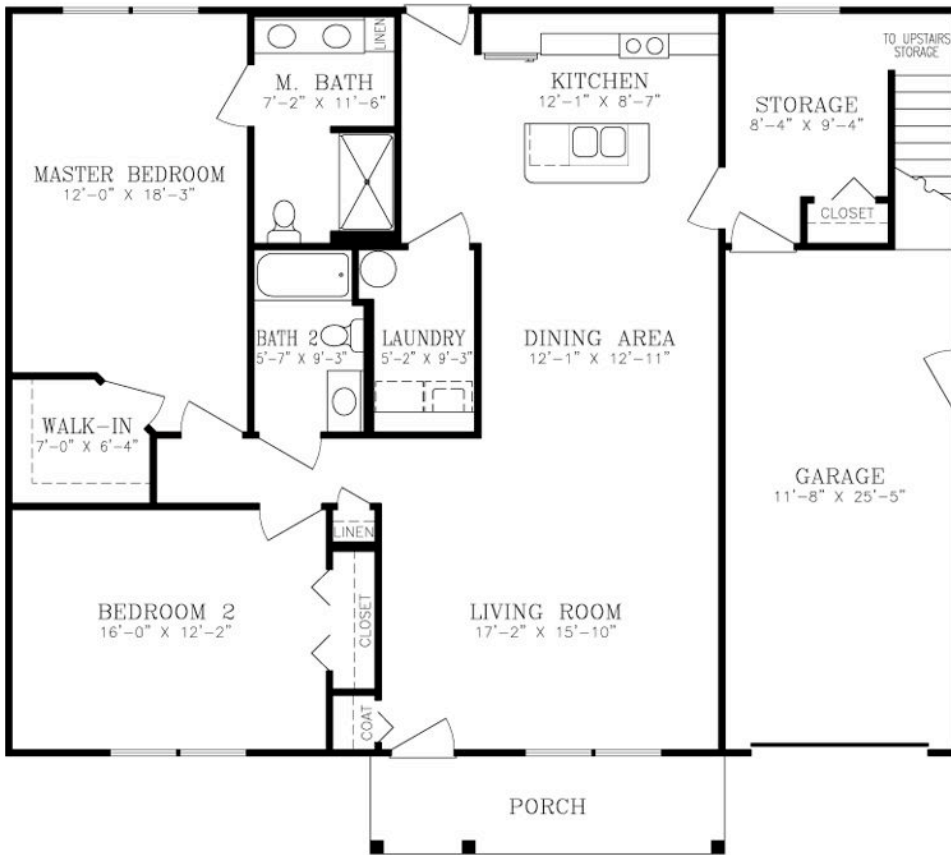

the Waverly Deluxe

1,716 sq. ft.

- Two Bedroom, Two Bath Home with Open Living and Dining Areas
- Expansive Master Bedroom with Walk-in Closet
- Upstairs Storage could be Finished
- Optional Kitchens Available
- Storage or Optional Office
- Large Garage